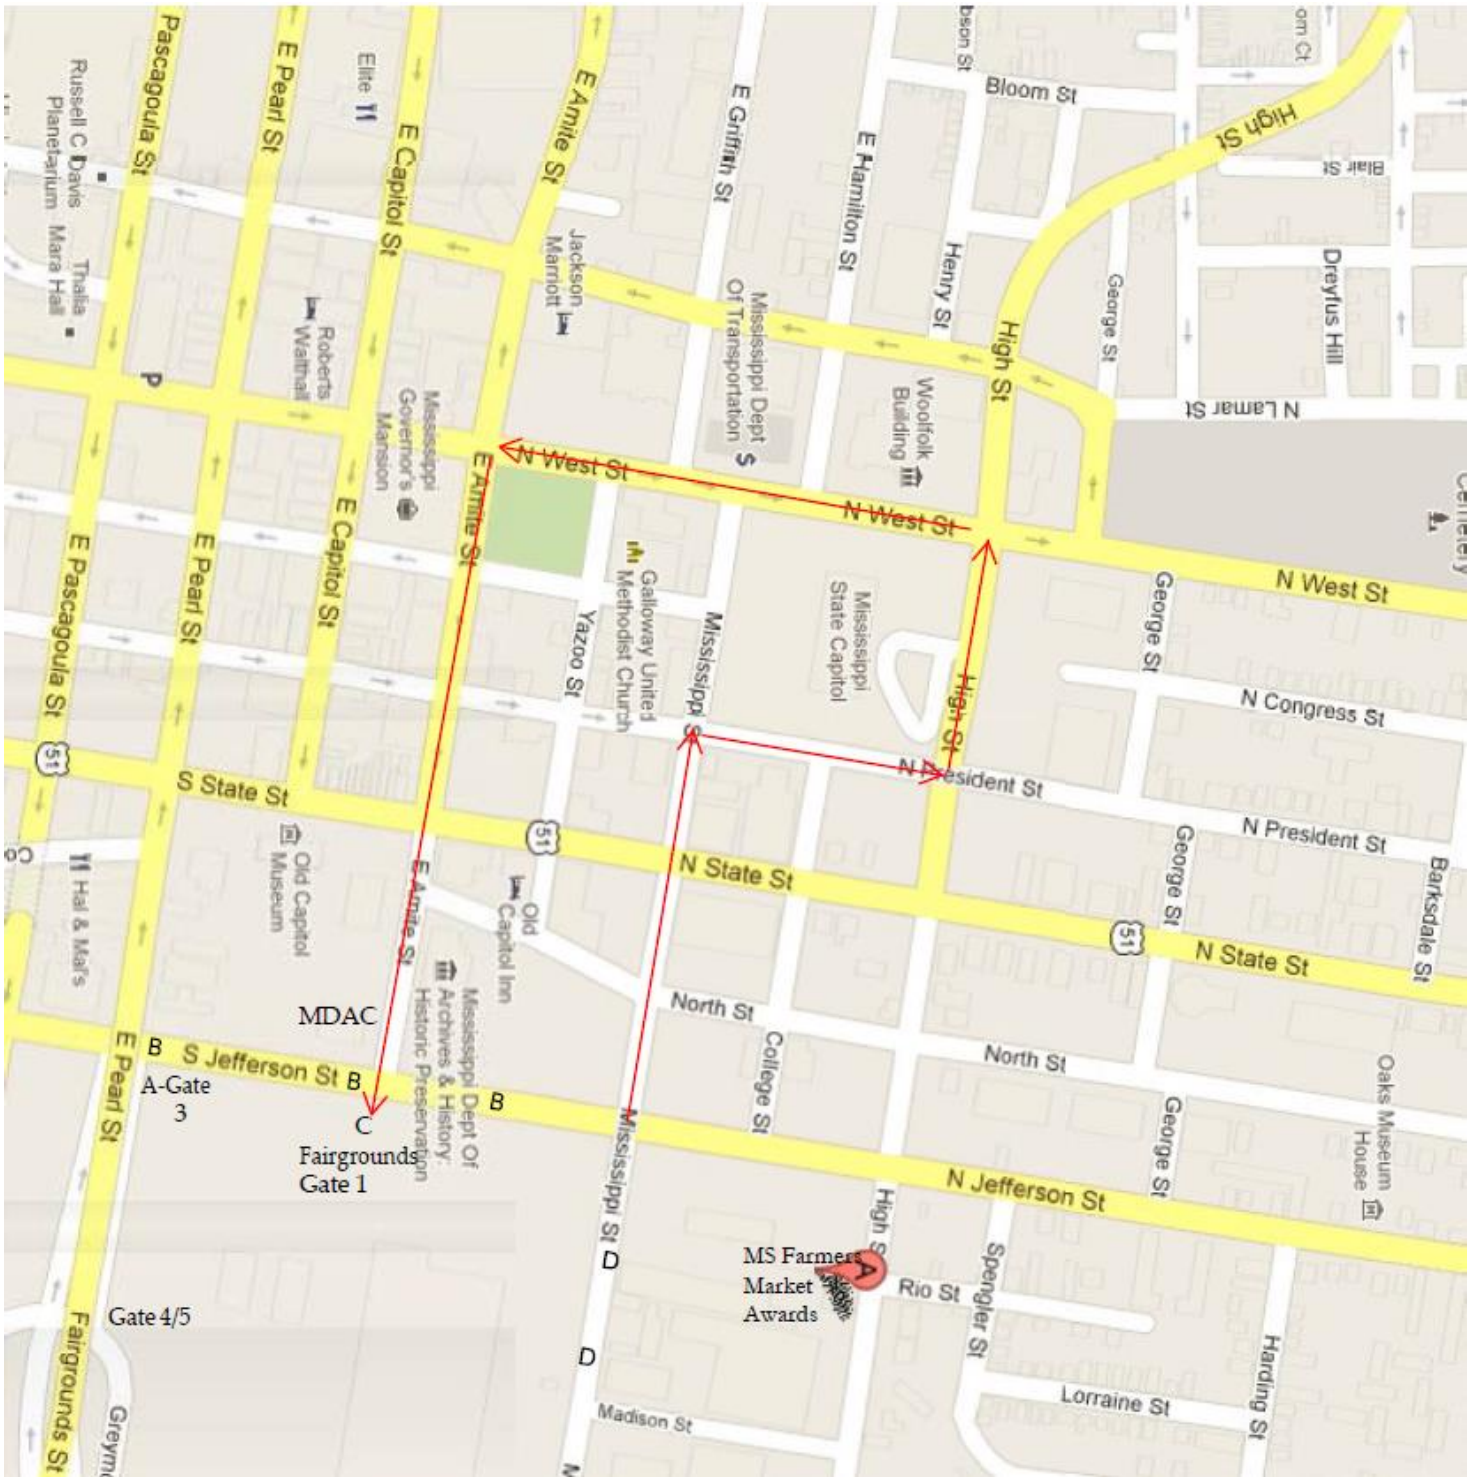

2018 Dixie National Parade – Spectator Information

THE 2018 DIXIE NATIONAL PARADE WILL BEGIN AT THE CORNER OF MISSISSIPPI AND JEFFERSON STREET. THE PARADE WILL ENCOMPASS THE CAPITOL, SO THE BEST VIEWING WILL BE NEAR THE CAPITOL GROUNDS AT PRESIDENT STREET, HIGH STREET AND WEST STREETS. THE PARADE WILL THEN TURN ONTO AMITE STREET AND DISBAND AT GATE 1 AT THE FAIRGROUNDS. THE AWARDS CEREMONY WILL TAKE PLACE AT NOON AT THE MS FARMERS MARKET, LOCATED AT 929 HIGH STREET.