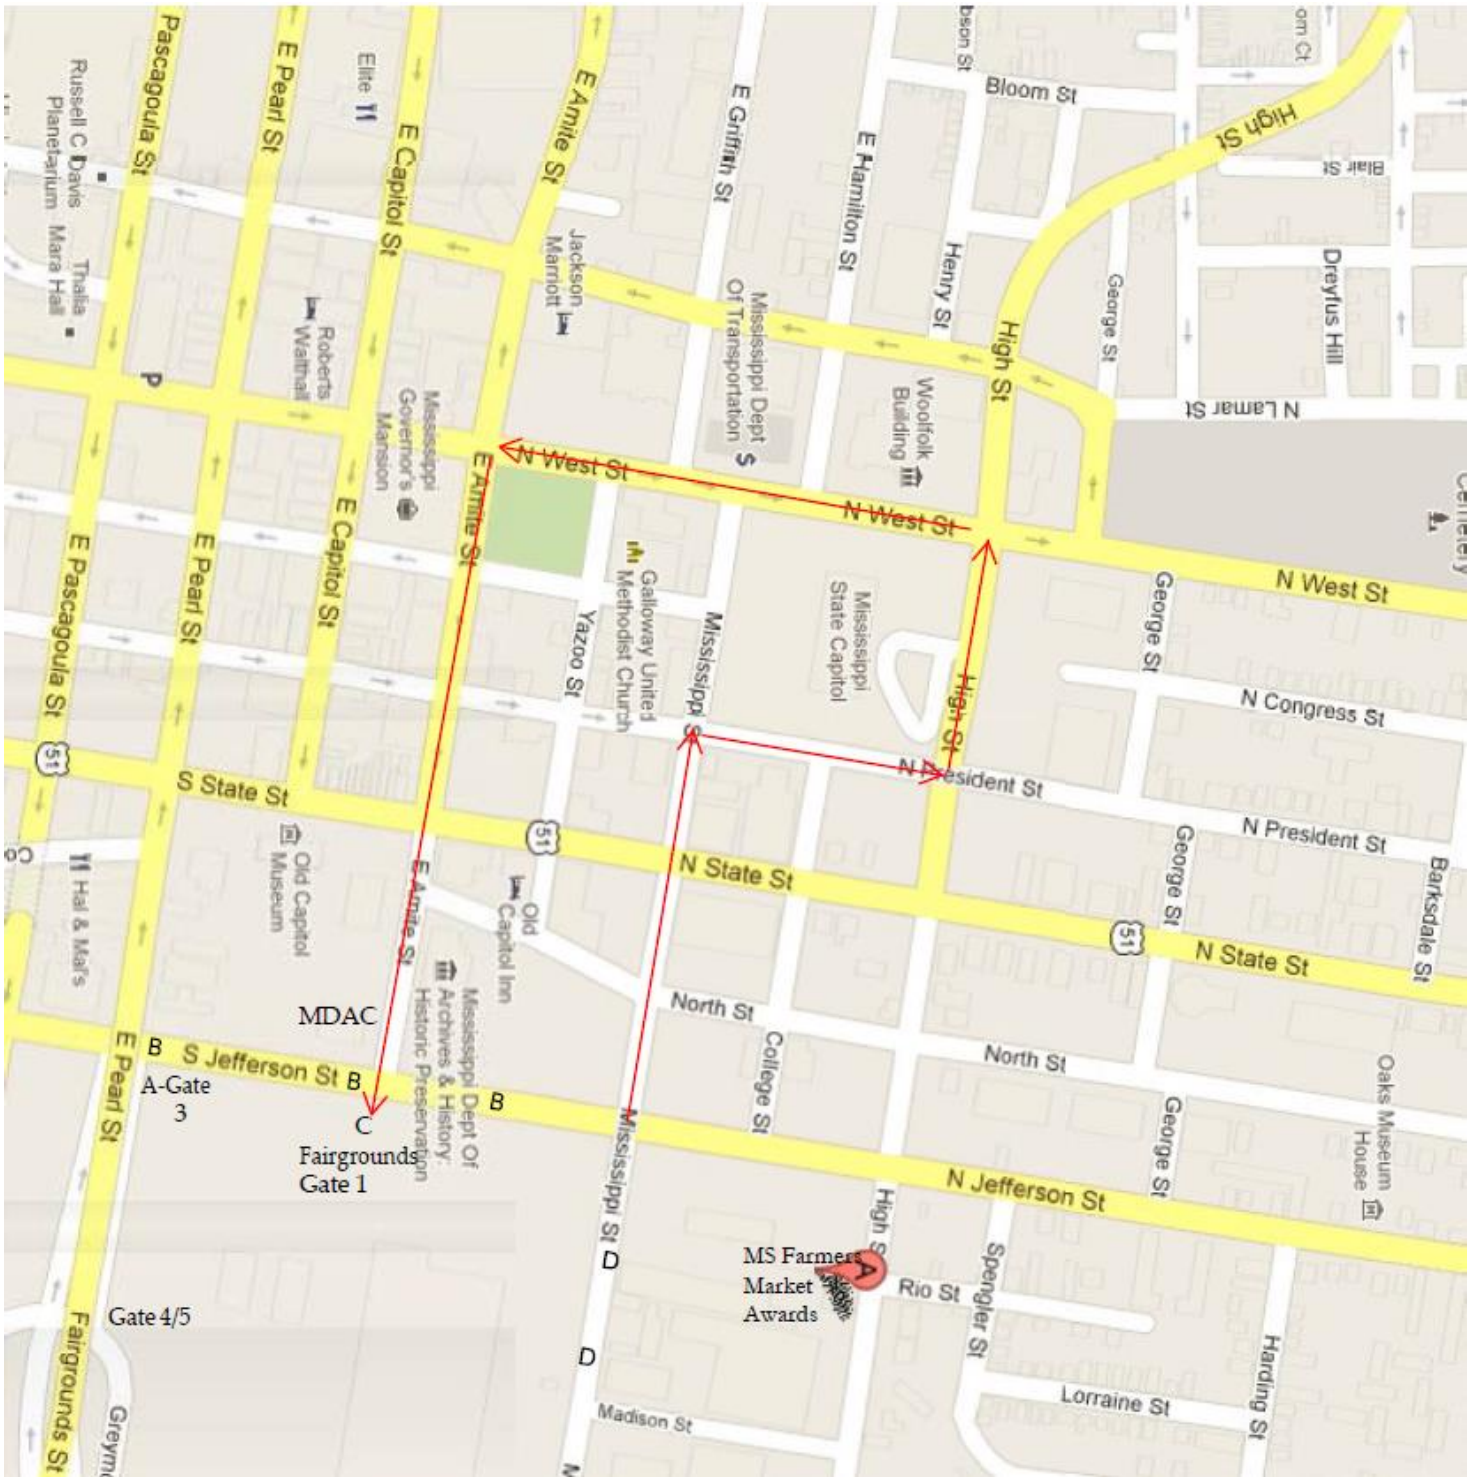

2017 Dixie National Parade – Spectator Information

THE 2017 DIXIE NATIONAL PARADE WILL BEGIN AT THE CORNER OF MISSISSIPPI AND JEFFERSON STREET. THE PARADE WILL ENCOMPASS THE CAPITOL, SO THE BEST VIEWING WILL BE NEAR THE CAPITOL GROUNDS AT PRESIDENT STREET, HIGH STREET AND WEST STREETS. THE PARADE WILL THEN TURN ONTO AMITE STREET AND DISBAND AT GATE 1 AT THE FAIRGROUNDS. THE AWARDS CEREMONY WILL TAKE PLACE AT NOON AT THE MS FARMERS MARKET, LOCATED AT 929 HIGH STREET.