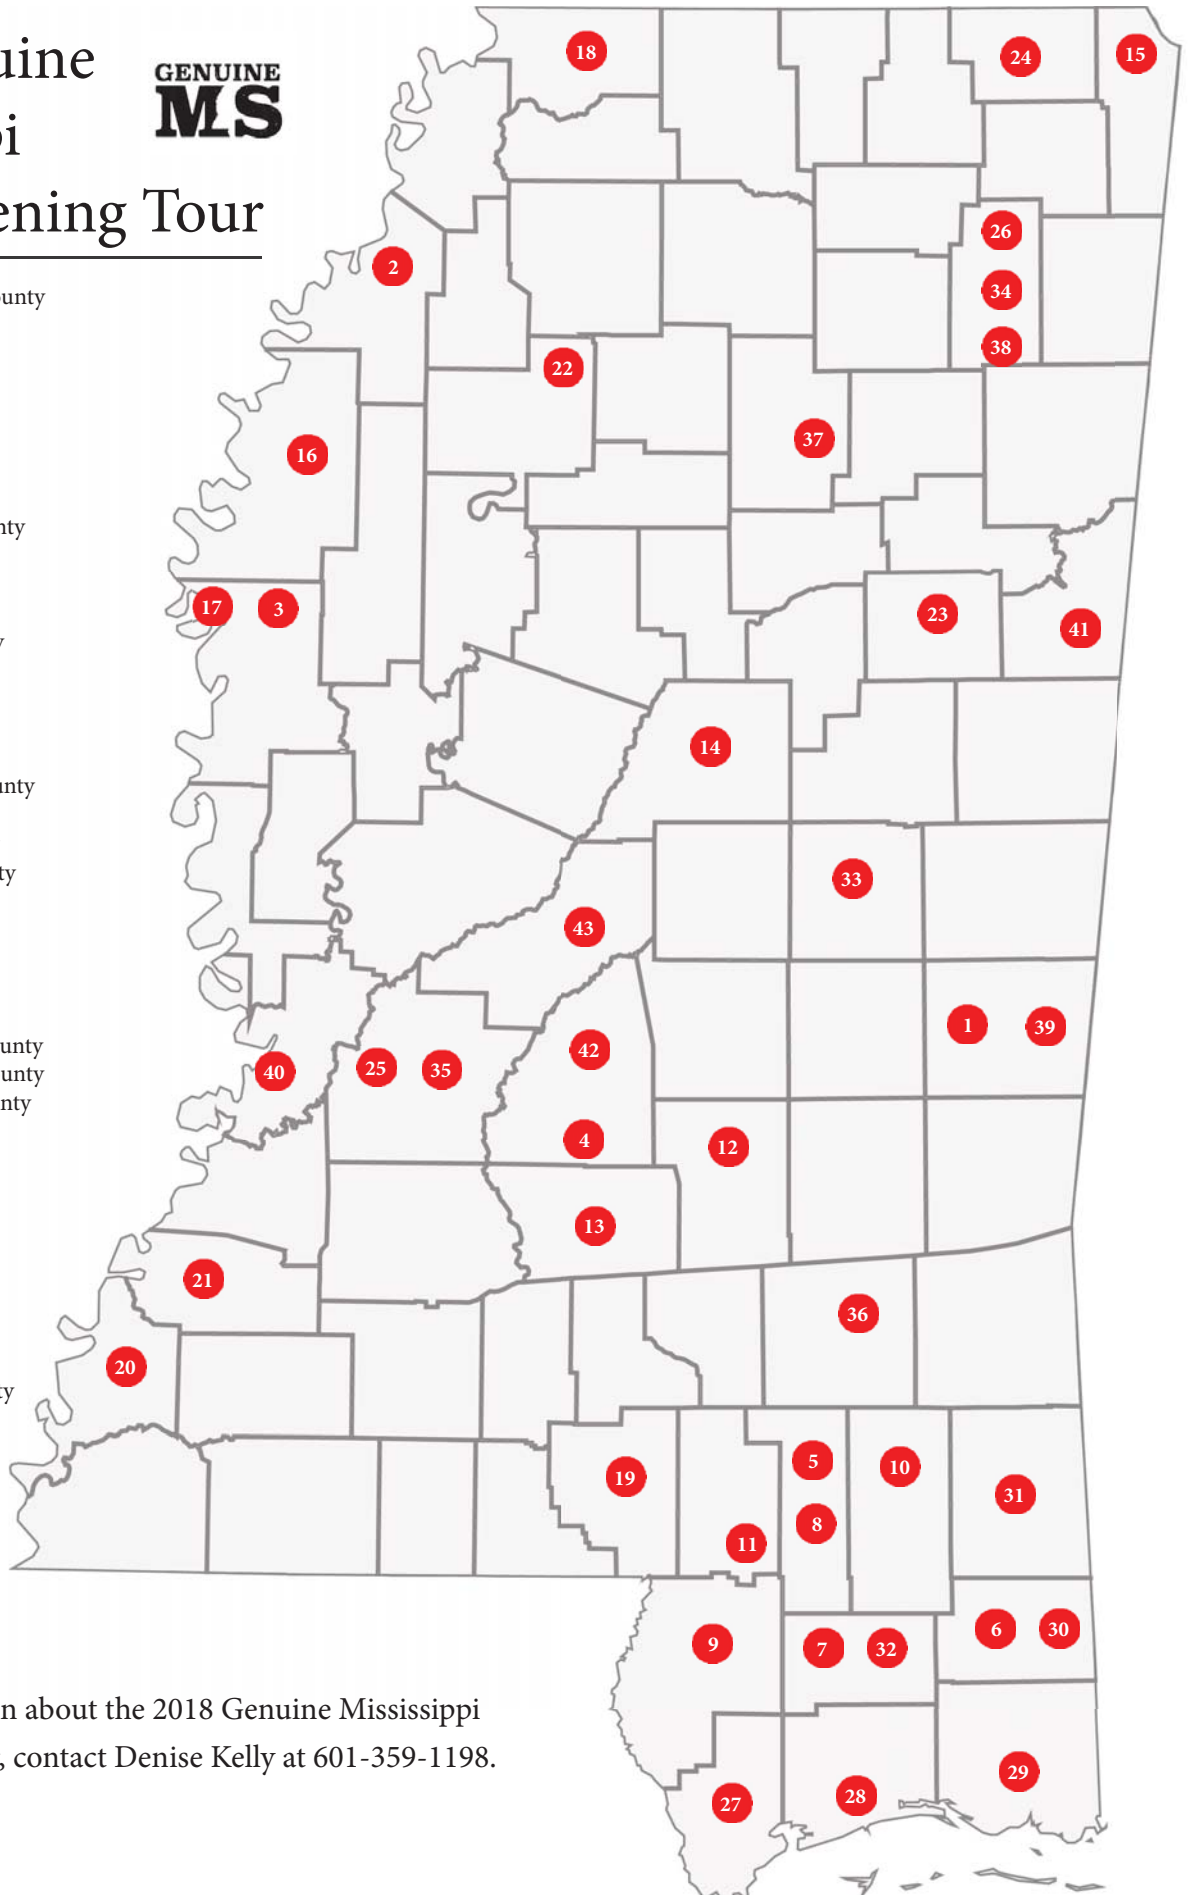

2018 Genuine Mississippi Farm Listening Tour

- 1 - April 13 Lauderdale County
- 2 - May 31 Clarksdale
- 3 - June 1 Stoneville
- 4 - June 4 Star
- 5 - June 4 Hattiesburg
- 6 - June 5 George County
- 7 - June 5 Stone County
- 8 - June 6 Hattiesburg
- 9 - June 6 Pearl River County
- 10 - June 6 Perry County
- 11 - June 6 Lumberton
- 12 - June 8 Smith County
- 13 - June 9 Simpson County
- 14 - June 12 Kosciusko
- 15 - June 13 Iuka
- 16 - June 14 Cleveland
- 17 - June 15 Stoneville
- 18 - June 15-16 DeSoto County
- 19 - June 19 Columbia
- 20 - June 26 Adams County
- 21 - June 26 Jefferson County
- 22 - June 27 Charleston
- 23 - June 28-29 Starkville
- 24 - July 4 Jacinto
- 25 - July 10-13 Jackson
- 26 - July 12 Tupelo
- 27 - July 15-18 Hancock County
- 28 - July 15-18 Harrison County
- 29 - July 15-18 Jackson County
- 30 - July 19 George County
- 31 - July 19 Greene County
- 32 - July 19 Stone County
- 33 - Aug. 1-3 Philadelphia
- 34 - Aug. 7-8 Tupelo
- 35 - Aug. 13 Jackson
- 36 - Aug. 15 Laurel
- 37 - Aug. 28 Vardaman
- 38 - Aug. 29 Tupelo
- 39 - TBD Lauderdale County
- 40 - TBD Warren County
- 41 - TBD Lowndes County
- 42 - TBD Rankin County
- 43 - TBD Madison County

REVISED 8/15/2018

For more information about the 2018 Genuine Mississippi Farm Listening Tour, contact Denise Kelly at 601-359-1198.