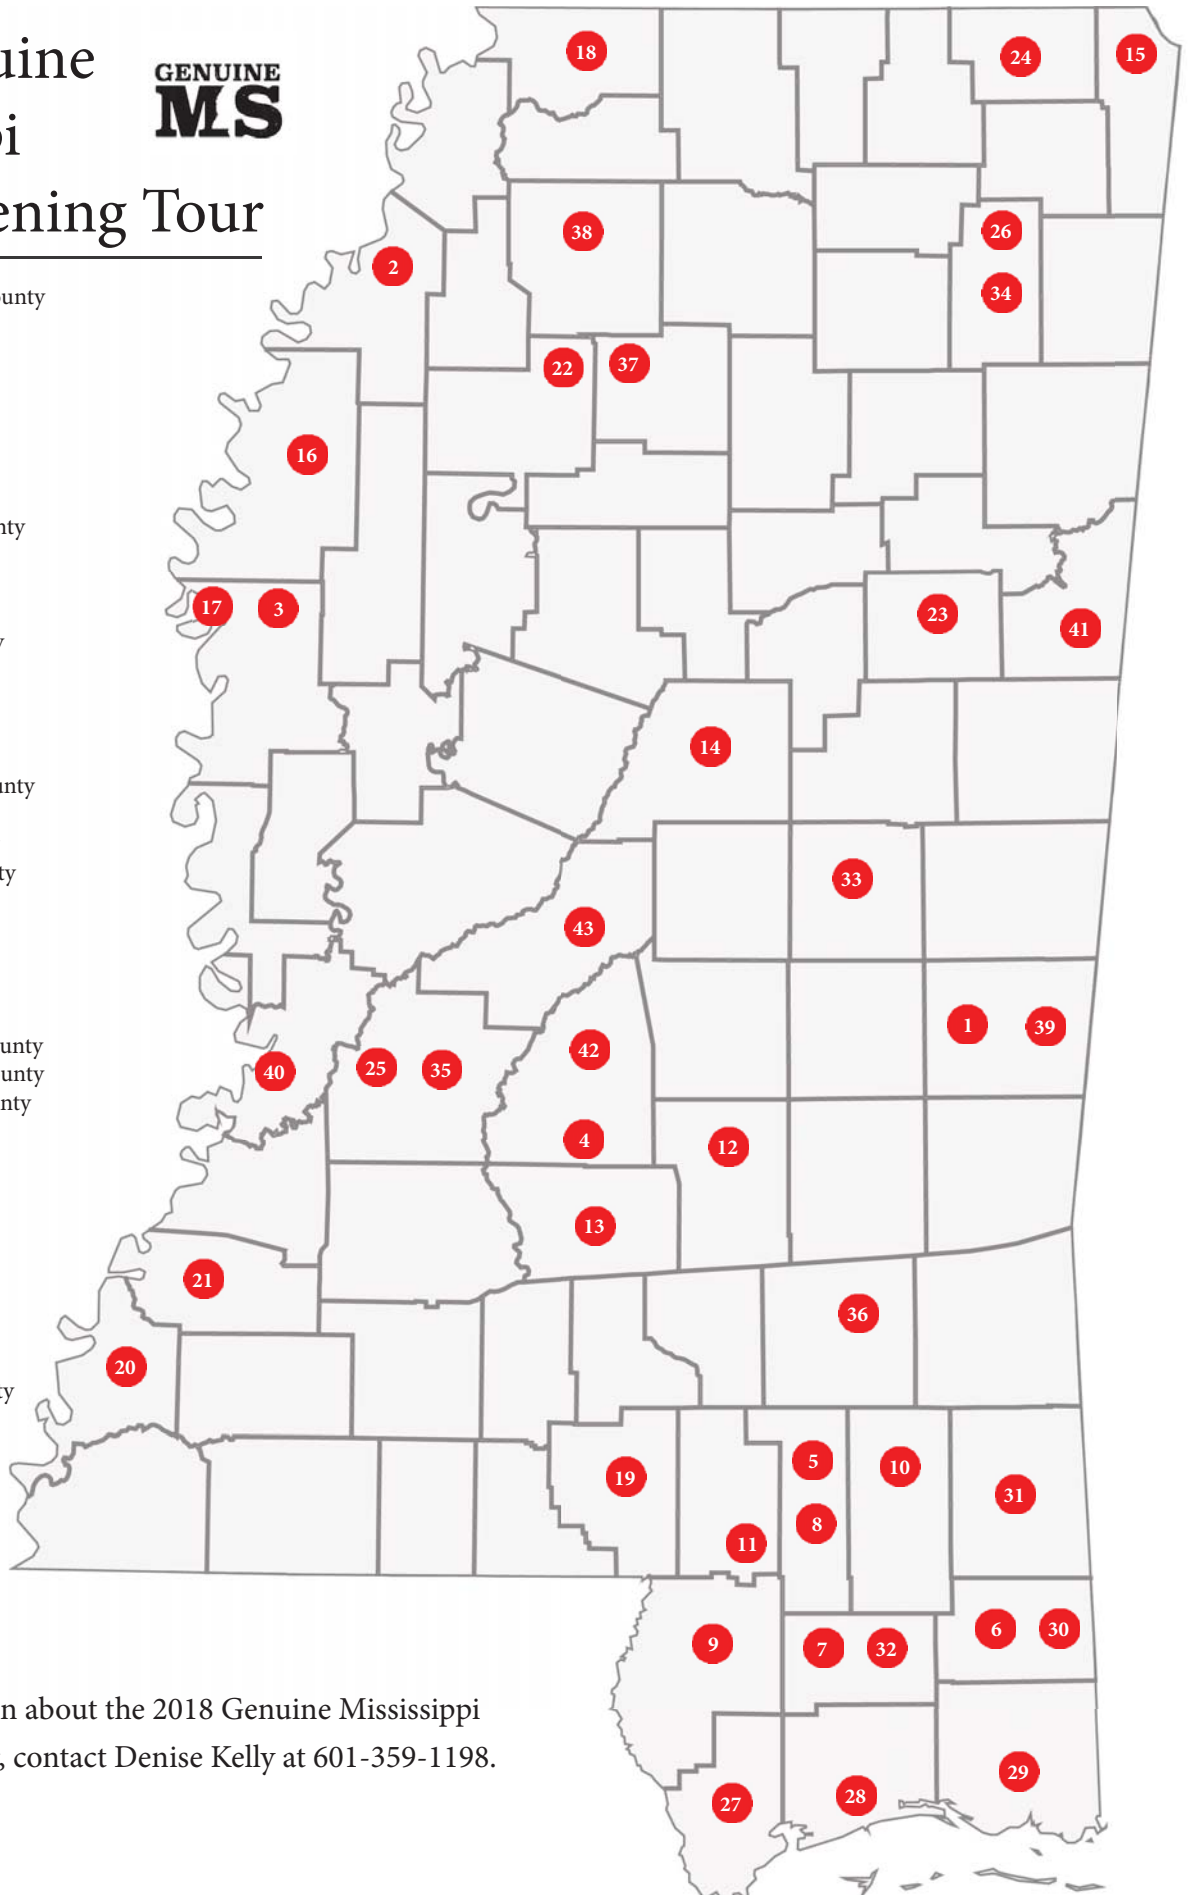

2018 Genuine Mississippi Farm Listening Tour

- 1 - April 13 Lauderdale County
- 2 - May 31 Clarksdale
- 3 - June 1 Stoneville
- 4 - June 4 Star
- 5 - June 4 Hattiesburg
- 6 - June 5 George County
- 7 - June 5 Stone County
- 8 - June 6 Hattiesburg
- 9 - June 6 Pearl River County
- 10 - June 6 Perry County
- 11 - June 6 Lumberton
- 12 - June 8 Smith County
- 13 - June 9 Simpson County
- 14 - June 12 Kosciusko
- 15 - June 13 Iuka
- 16 - June 14 Cleveland
- 17 - June 15 Stoneville
- 18 - June 15-16 DeSoto County
- 19 - June 19 Columbia
- 20 - June 26 Adams County
- 21 - June 26 Jefferson County
- 22 - June 27 Charleston
- 23 - June 28-29 Starkville
- 24 - July 4 Jacinto
- 25 - July 10-13 Jackson
- 26 - July 12 Tupelo
- 27 - July 15-18 Hancock County
- 28 - July 15-18 Harrison County
- 29 - July 15-18 Jackson County
- 30 - July 19 George County
- 31 - July 19 Greene County
- 32 - July 19 Stone County
- 33 - Aug. 1-3 Philadelphia
- 34 - Aug. 7-8 Tupelo
- 35 - Aug. 13 Jackson
- 36 - Aug. 15 Laurel
- 37 - Aug. 28 Oakland
- 38 - Aug. 29 Batesville
- 39 - TBD Lauderdale County
- 40 - TBD Warren County
- 41 - TBD Lowndes County
- 42 - TBD Rankin County
- 43 - TBD Madison County

For more information about the 2018 Genuine Mississippi Farm Listening Tour, contact Denise Kelly at 601-359-1198.