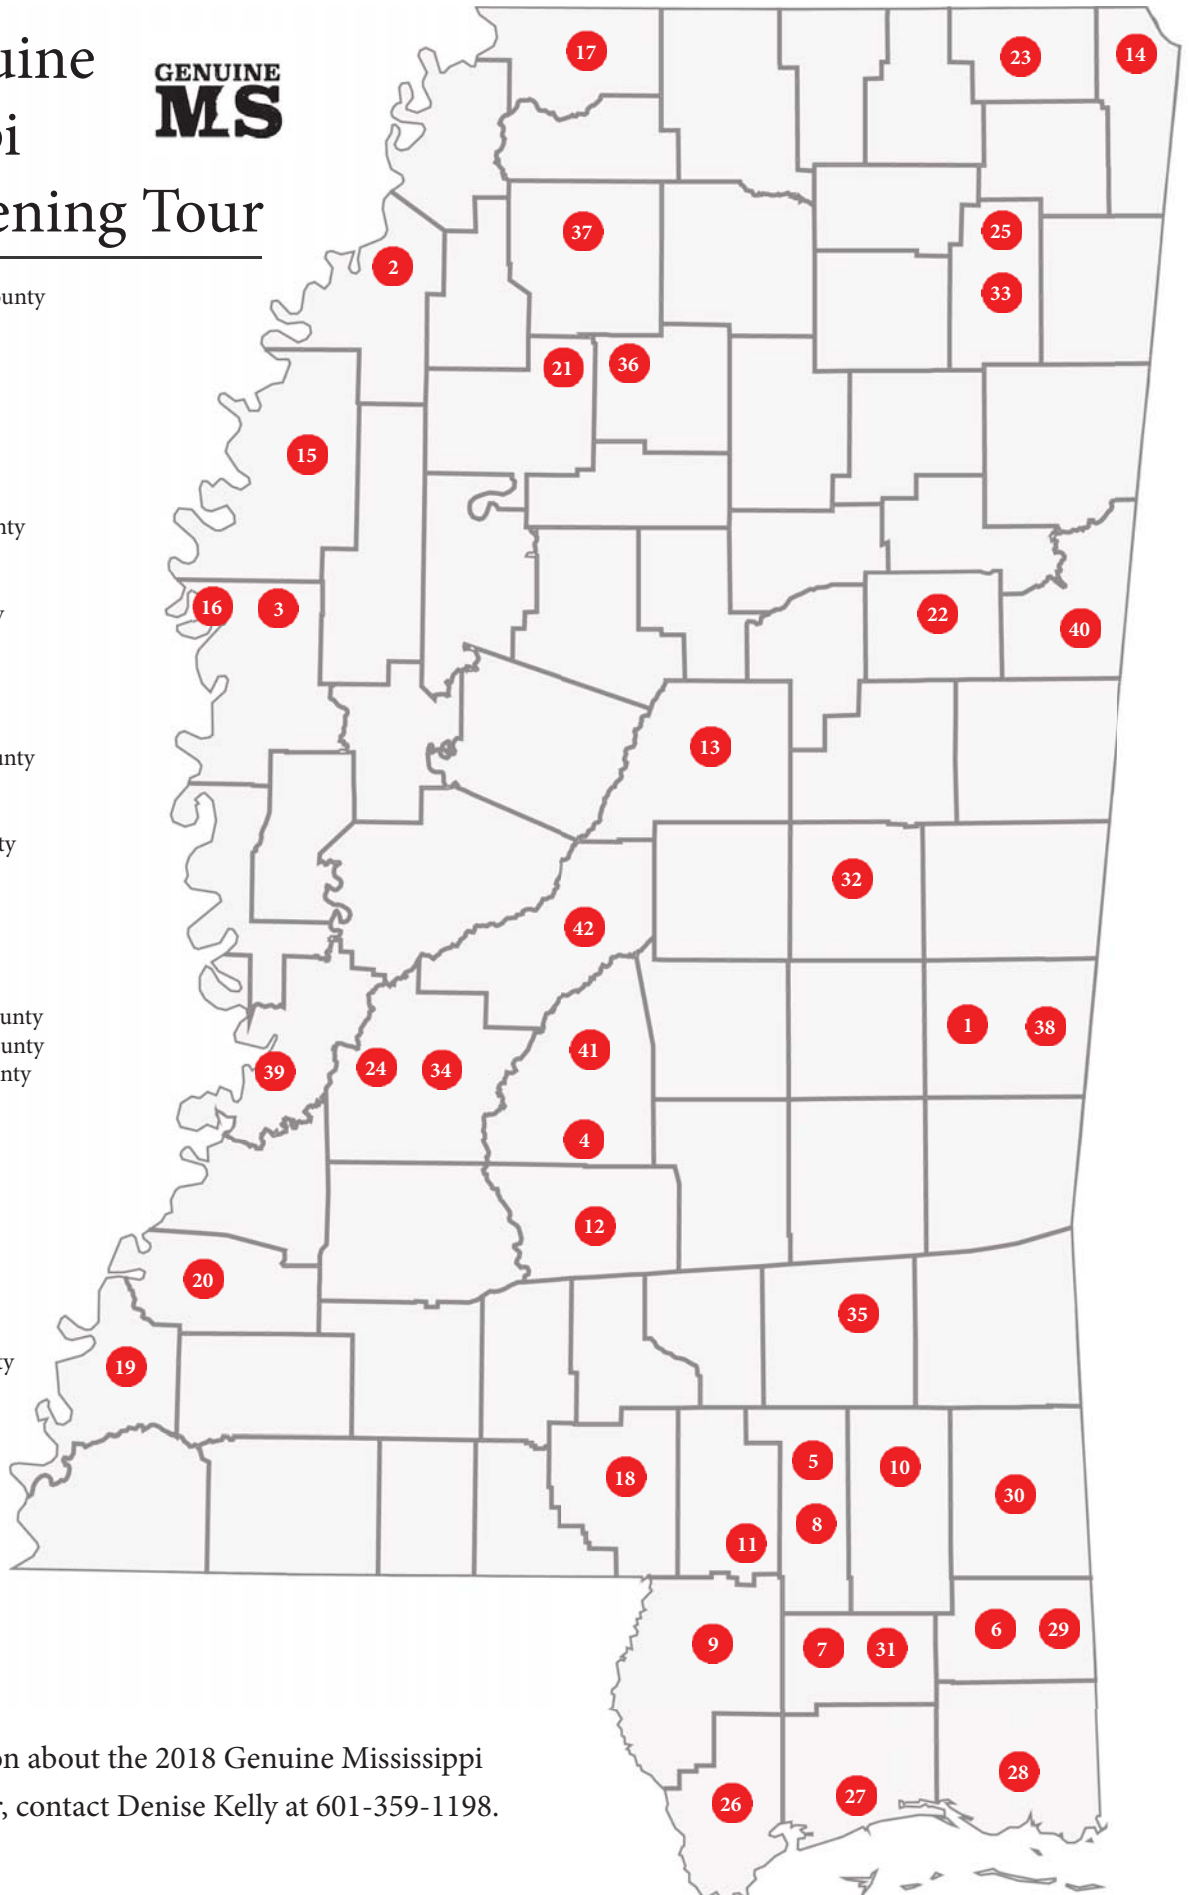

2018 Genuine Mississippi Farm Listening Tour

- 1 - April 13 Lauderdale County
- 2 - May 31 Clarksdale
- 3 - June 1 Stoneville
- 4 - June 4 Star
- 5 - June 4 Hattiesburg
- 6 - June 5 George County
- 7 - June 5 Stone County
- 8 - June 6 Hattiesburg
- 9 - June 6 Pearl River County
- 10 - June 6 Perry County
- 11 - June 6 Lumberton
- 12 - June 9 Simpson County
- 13 - June 12 Kosciusko
- 14 - June 13 Iuka
- 15 - June 14 Cleveland
- 16 - June 15 Stoneville
- 17 - June 15-16 DeSoto County
- 18 - June 19 Columbia
- 19 - June 26 Adams County
- 20 - June 26 Jefferson County
- 21 - June 27 Charleston
- 22 - June 28-29 Starkville
- 23 - July 4 Jacinto
- 24 - July 10-13 Jackson
- 25 - July 12 Tupelo
- 26 - July 15-18 Hancock County
- 27 - July 15-18 Harrison County
- 28 - July 15-18 Jackson County
- 29 - July 19 George County
- 30 - July 19 Greene County
- 31 - July 19 Stone County
- 32 - Aug. 1-3 Philadelphia
- 33 - Aug. 7-8 Tupelo
- 34 - Aug. 13 Jackson
- 35 - Aug. 15 Laurel
- 36 - Aug. 28 Oakland
- 37 - Aug. 29 Batesville
- 38 - TBD Lauderdale County
- 39 - TBD Warren County
- 40 - TBD Lowndes County
- 41 - TBD Rankin County
- 42 - TBD Madison County

For more information about the 2018 Genuine Mississippi Farm Listening Tour, contact Denise Kelly at 601-359-1198.